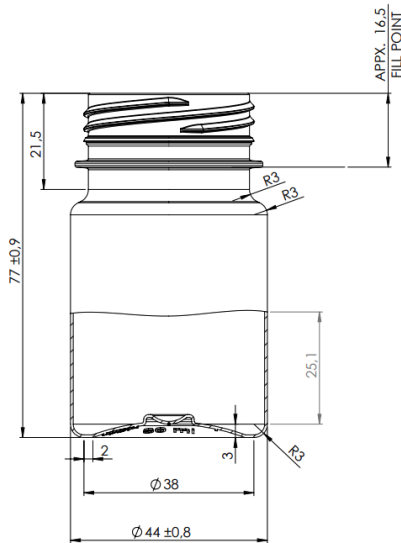

Baxter 80

General info

Item no. (SKU):	LS1232013102
Family / Range:	Baxter
Capacity:	80ml
Neck:	38mm 3-Start
Weight:	14
Shape:	Round
Material:	PET
Colour:	All Colours Available
Print Areas:	
Country of Origin:	Lithuania

Packaging Info

Packed in Boxes

Box Dimensions (mm):	594 x 394 x 448
Quantity per box (pcs):	500
Boxes per pallet (pcs):	20
Quantity per pallet (pcs):	10000
Net weight (kg):	140
Gross weight (kg):	162
Pallet height (mm):	2400

Packed in PE bags on trays (Half pallet)

Tray dimensions (mm):	1200 x 800 x 50
Quantity per tray (pcs):	468
Quantity per PE bag (pcs):	117
PE bags per tray (pcs):	1
Trays per pallet (pcs):	14
Quantity per pallet (pcs):	6552
Net weight (kg):	91
Gross weight (kg):	109
Pallet height (mm):	1200